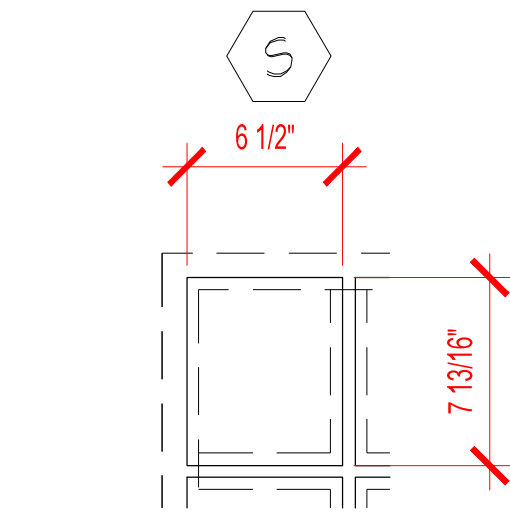

72 REQUIRED