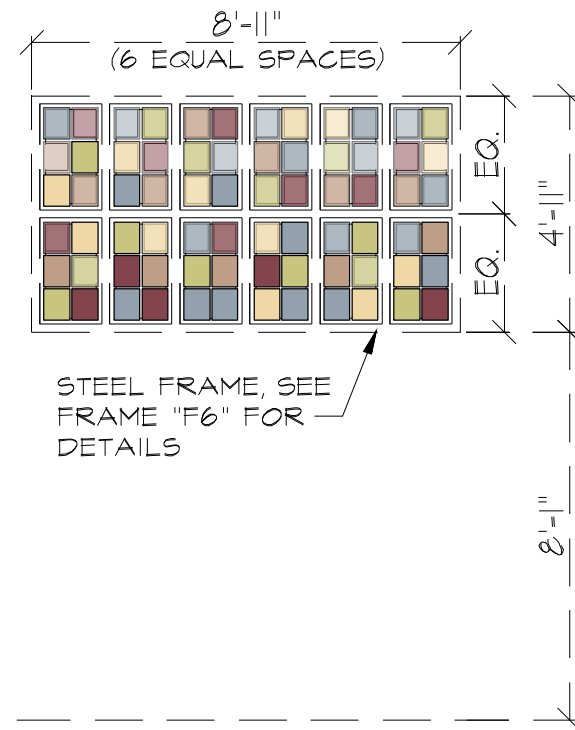

72 REQUIRED