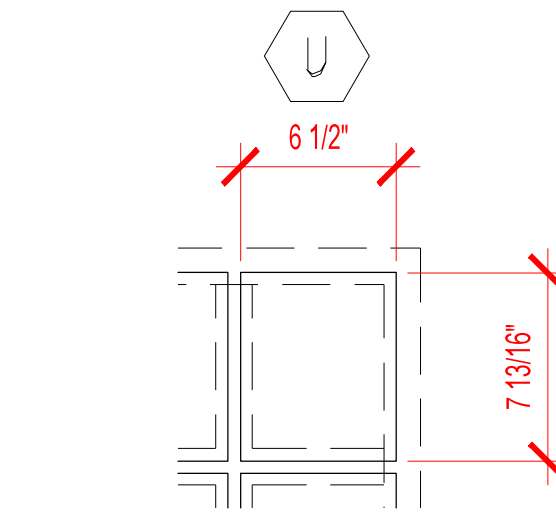

84 REQUIRED