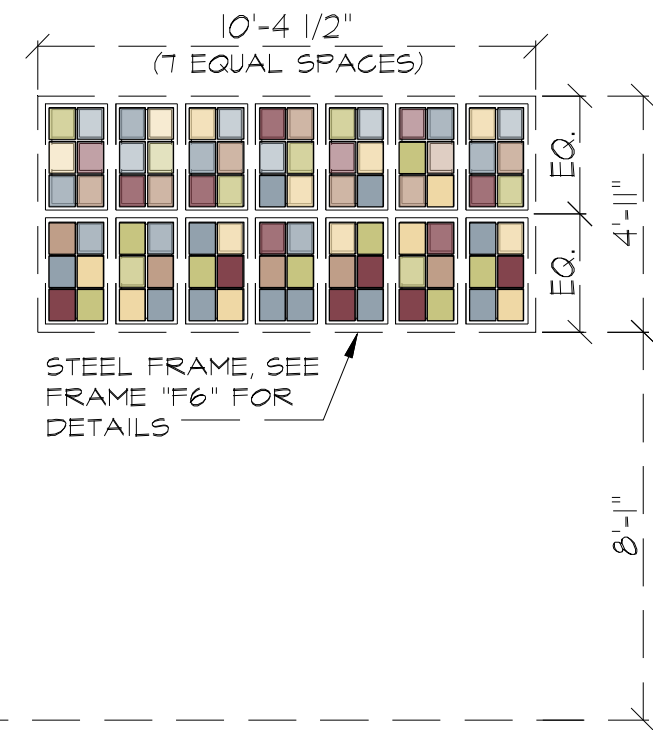

36 REQUIRED

72 REQUIRED

48 REQUIRED

84 REQUIRED

WFM SPA ART GLASS FOR INTERIOR WINDOWS

liquid oranges STUDIO, LLC
 16 Paradise Lane
 Kingston, MA 02364
 www.liquidoranges.com
 Integrating Art With Architecture Through Glass

WHOLE FOODS - INK BLOCK

LO# 13 09 01

SHEET:FAB-01

SCALE: