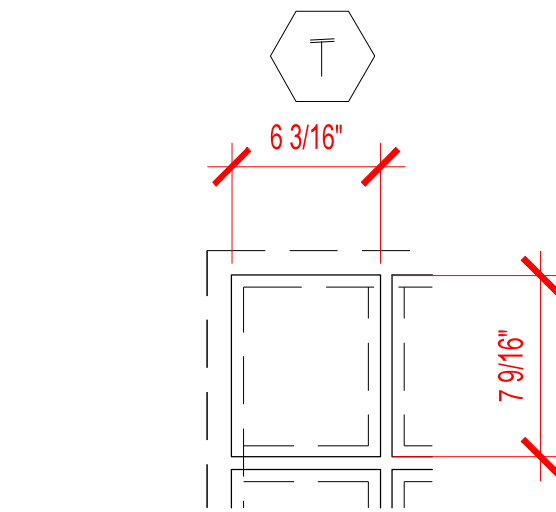

48 REQUIRED